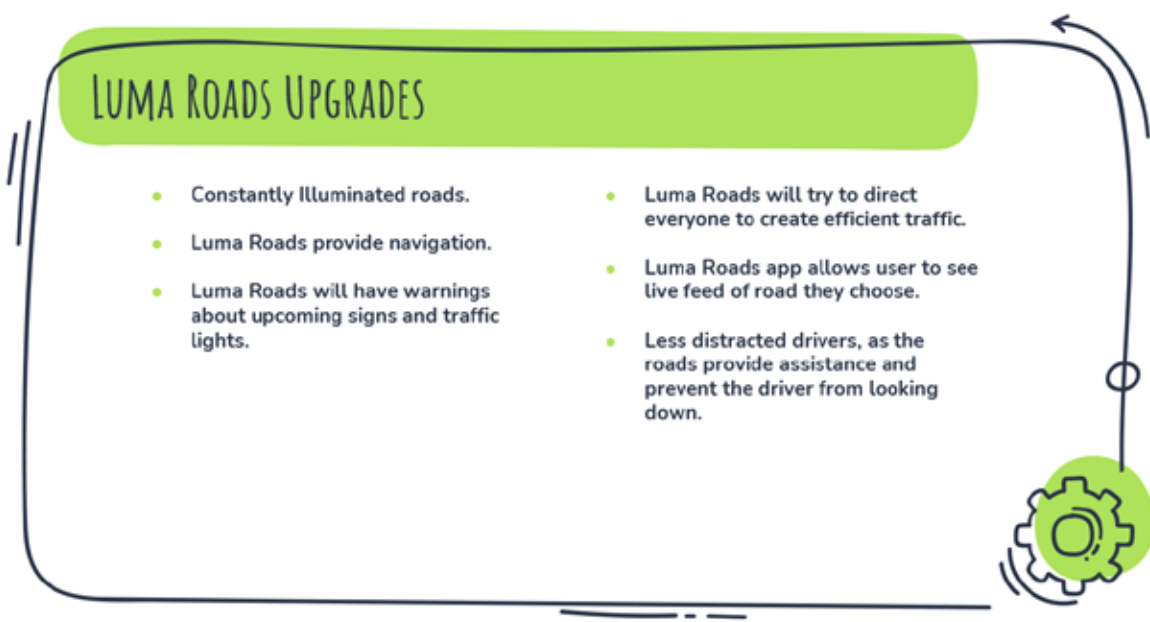

ABOUT

Luma Roads is a system which gives a path to the future of roads and transportation. This is a prototype of an app, which tells the live location of the any roads. The project has been made in Unity Software using Augmented Reality, Vuforia package, and ground detection plane features.

Role

Research: 20 November 2020

Concept of Luma Roads: 30 November 2020

Prototype of App Luma Roads: 12 December 2020

How would Luma Roads shape the city of experience?

USE CASE