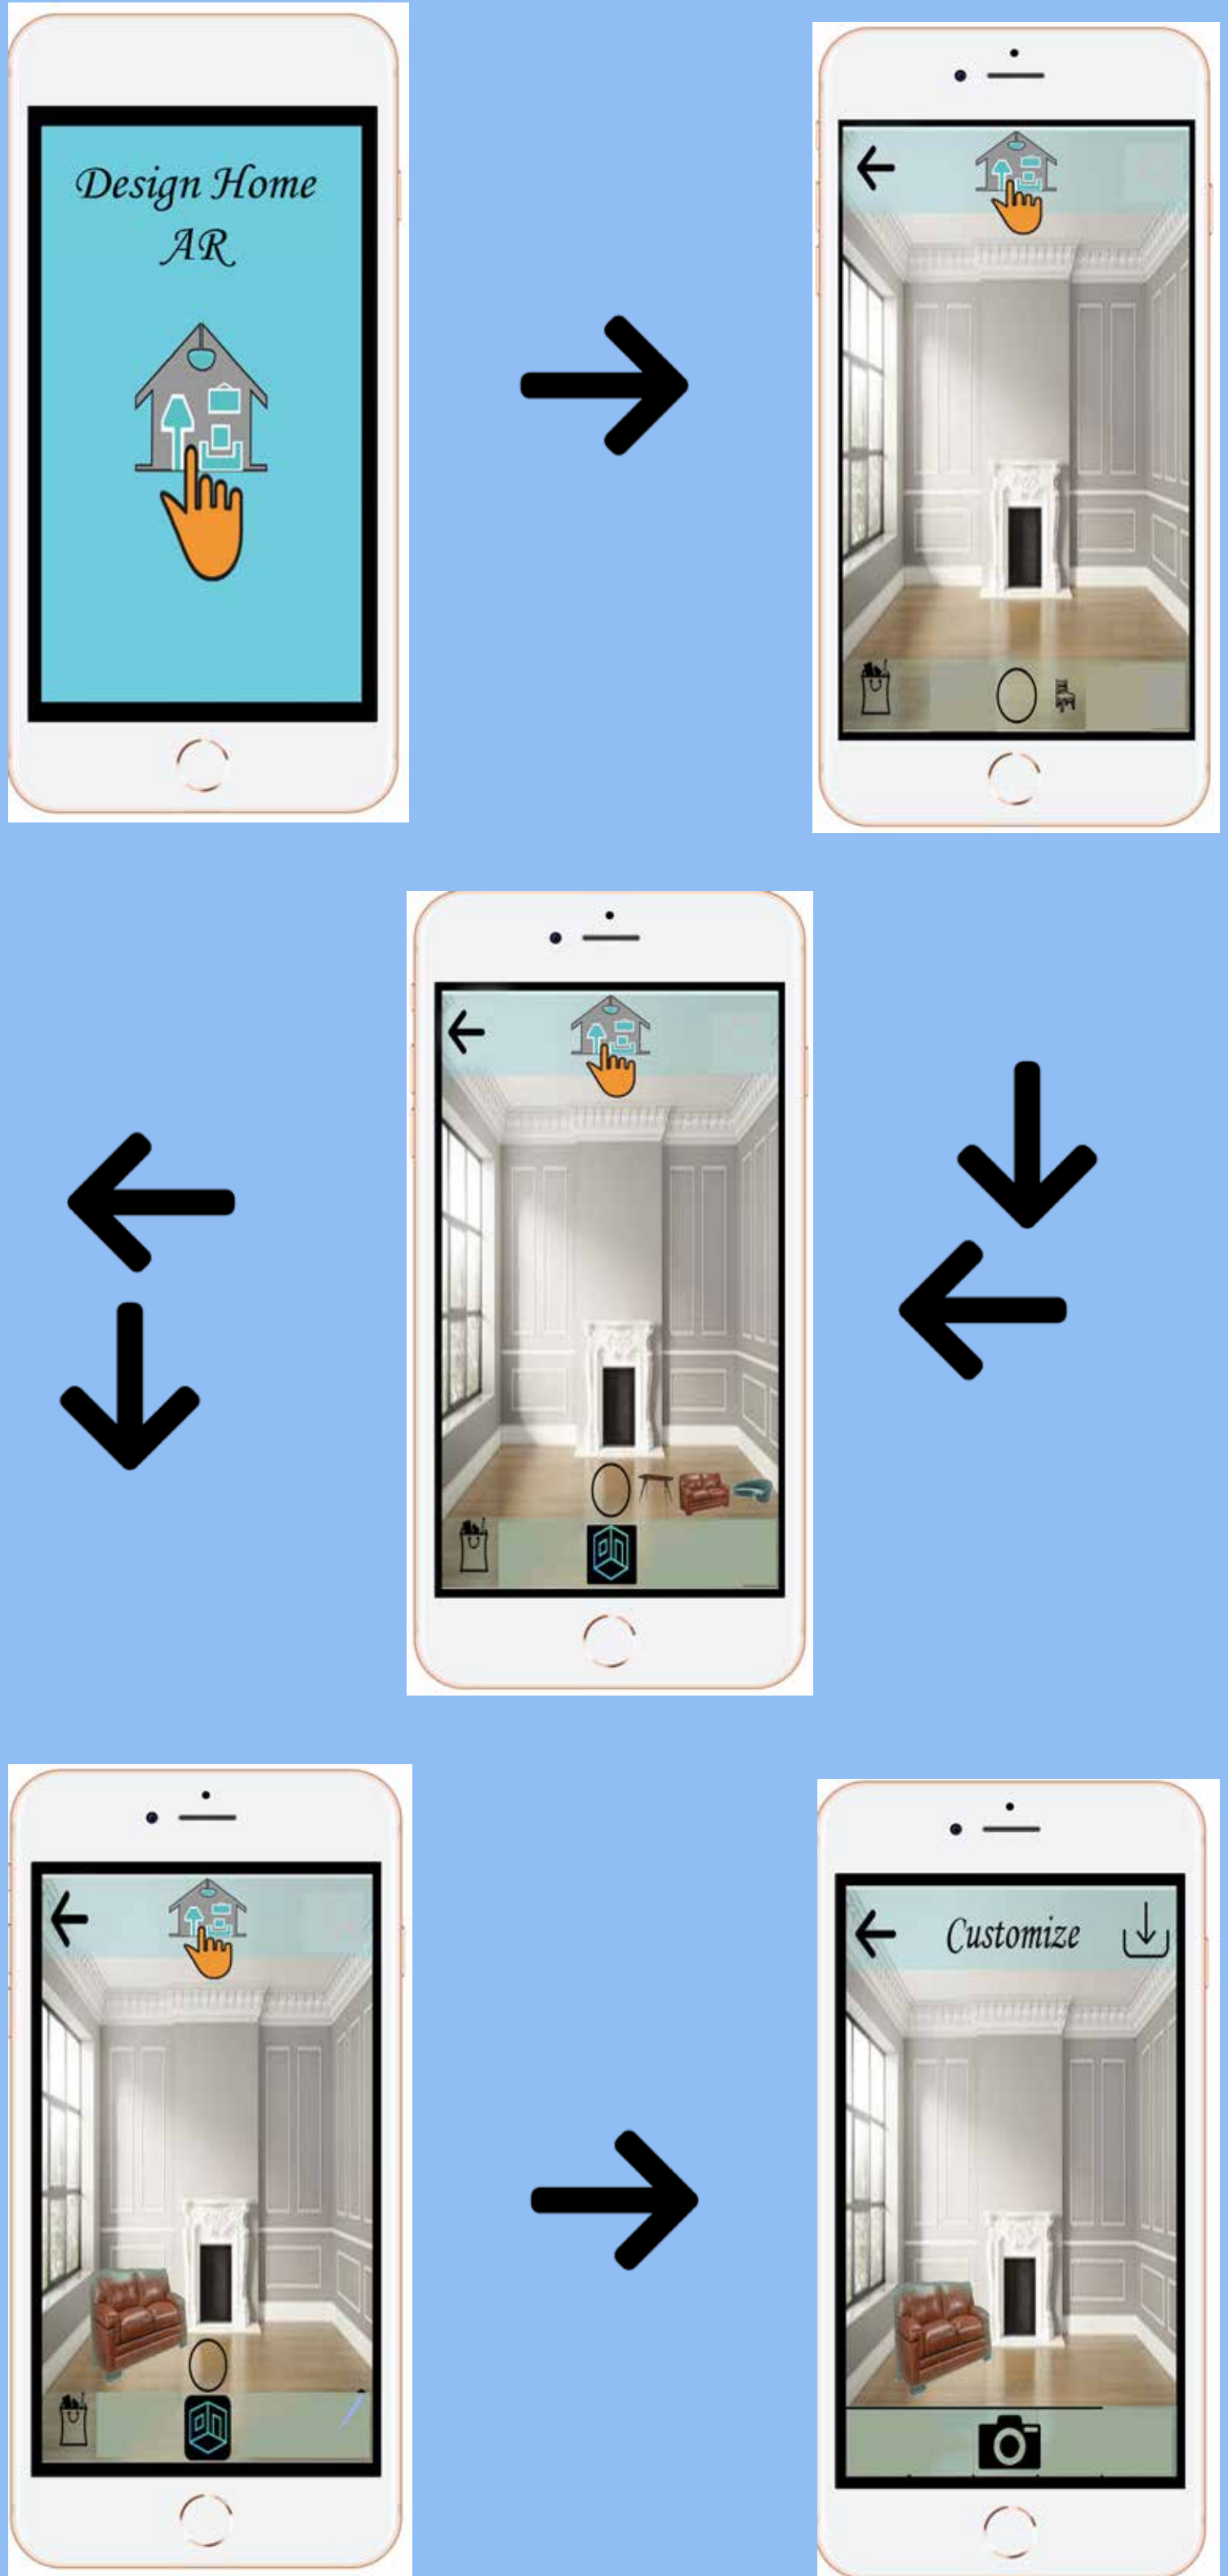

# HOME DESIGN AR

The main screen of the app shows how the app works. The user can follow the steps in order to use the app and can save the picture with an overlay of the filter.

## STORYBOARD

### Design Refinement

With Lucida Fax display being a family of slab serif fonts has the simplicity, regularity and clarity, which proves easy on the users eyes as well as conveying a welcoming environment.