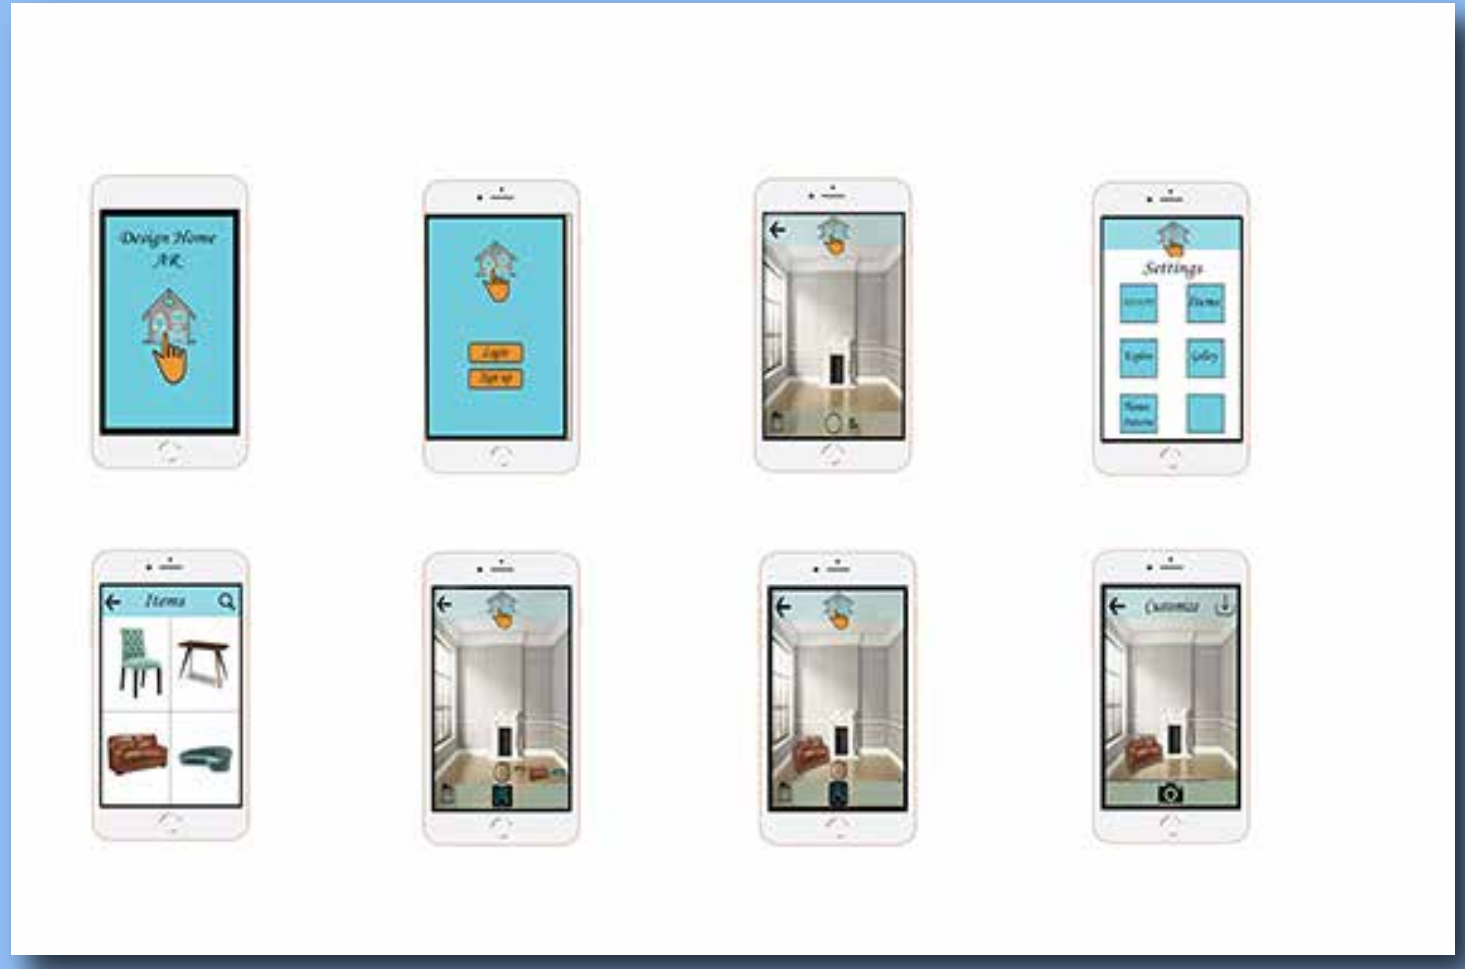

## ABOUT

Home Design is an Augmented Reality app where a user can try putting different furniture at their home. It has been made in Unity software, and the UI design has been made in AdobeXD. I added the Vuforia engine with Unity to bring the augmented reality in the app.

The main screen of the app shows how the app works. The user can follow the steps in order to use the app and can save the picture with an overlay of the filter.

## STORYBOARD

### Design Refinement

With Lucida Fax display being a family of slab serif fonts has the simplicity, regularity and clarity, which proves easy on the users eyes as well as conveying a welcoming environment.